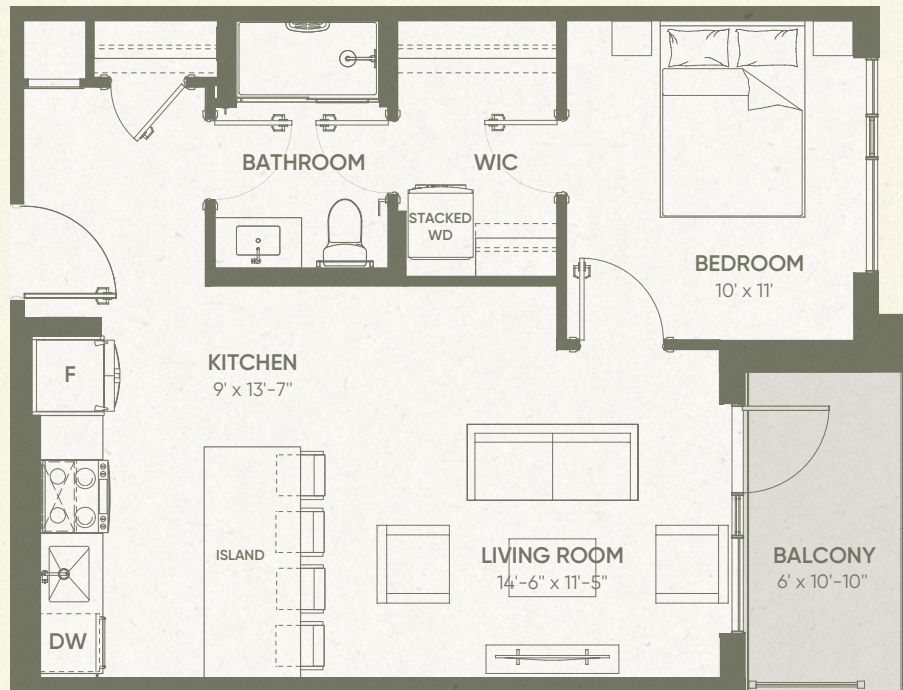

Live in
the Now.

ESSENCE—B

1 BED 1 BATH

Indoor living space
661 SQFT

Outdoor living space
65 SQFT

Available on floors
2-15

The Now West The Now East

The Now West The Now East

Floor plan depicts layouts for the West Tower. Layout is mirrored for the same suite type in East Tower. Interior and exterior configuration may vary by floor and specifications are subject to change without notice. See a sales representative for further information. E. & O. E.